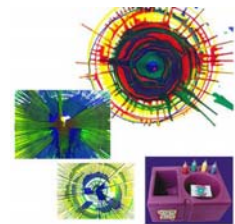

OR

Snow Kone

OR

Cotton Candy

OR

Spin Art

\$349

+ Tax